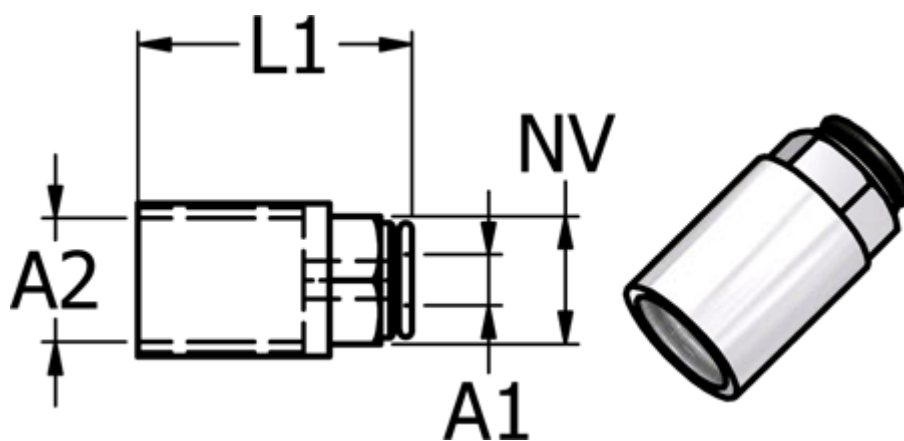

Data Sheet

Article number: 5867460188

Description: Metal fitting 746.018-8, Ø8 - G 1/8"
Push-in straight connector

Measures

Ext. hose diameter = 8	
L1	= 28.1
NV	= 13
Thread A2	= G 1/8"